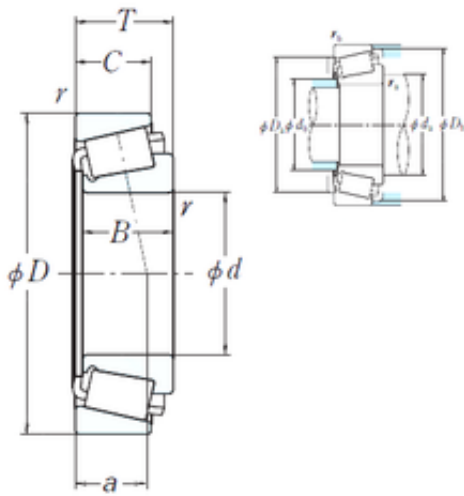

Shandong Chik Bearing Co., Ltd.

EE822100/822175 NSK Tapered Roller Bearings Double-row

Bearing No. EE822100/822175

EE822100/822175 Bearing 2D drawings and 3D CAD models

Size	254x444.5x76.2 mm
Bore Diameter	254 mm
Outer Diameter	444,5 mm
Width	76,2 mm
d	254 mm
D	444,5 mm
T	76,2 mm
B	73,025 mm
C	50,8 mm
R	6,4 mm
r	6,4 mm
a	71,1 mm
Da	405 mm
db	281 mm
da	302 mm
Db	421 mm
Weight	42,7 Kg
Basic dynamic load rating (C)	995 kN
Basic static load rating (C0)	1500 kN
Calculation factor (e)	0,34
Calculation factor (Y0)	0,97