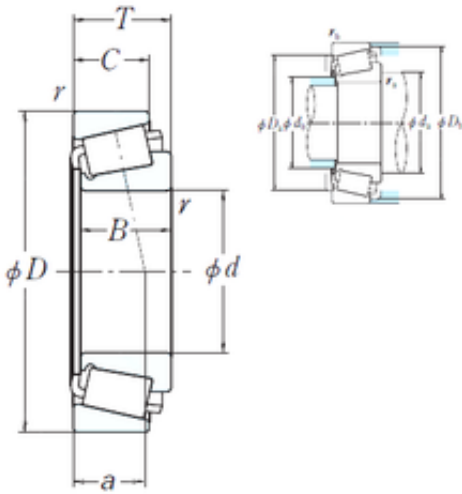

## EE127095/127135 NSK Tapered Roller Bearings Double-row

Bearing No. EE127095/127135

EE127095/127135 Bearing 2D drawings and 3D CAD models

Size	241.3x349.148x57.15 mm
Bore Diameter	241,3 mm
Outer Diameter	349,148 mm
Width	57,15 mm
d	241,3 mm
D	349,148 mm
T	57,15 mm
B	57,15 mm
C	44,45 mm
R	6,4 mm
r	3,3 mm
a	59,5 mm
Da	325 mm
db	257 mm
da	274 mm
Db	338 mm
Weight	16,8 Kg
Basic dynamic load rating (C)	570 kN
Basic static load rating (C0)	1060 kN
Calculation factor (e)	0,35
Calculation factor (Y0)	0,93