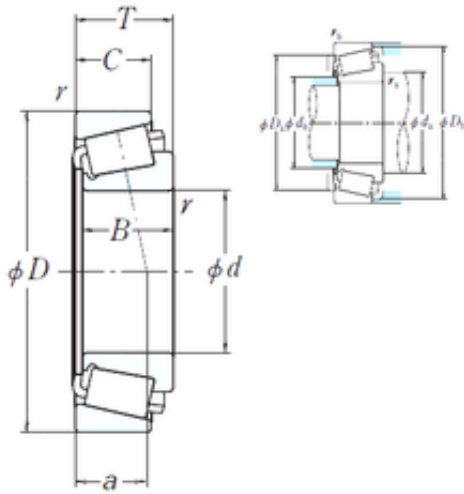

Shandong Chik Bearing Co., Ltd.

94687/94113 NSK Tapered Roller Bearings Double-row

Bearing No. 94687/94113

Size	174.625x288.925x63.5 mm
Bore Diameter	174,625 mm
Outer Diameter	288,925 mm
Width	63,5 mm
d	174,625 mm
D	288,925 mm
T	63,5 mm
B	63,5 mm
C	47,625 mm
R	7 mm
r	3,3 mm
a	62,6 mm
Da	261 mm
db	190 mm
da	211 mm
Db	277 mm
Weight	15,9 Kg
Basic dynamic load rating (C)	545 kN
Basic static load rating (C0)	940 kN
Calculation factor (e)	0,47
Calculation factor (Y0)	0,7

94687/94113 Bearing 2D drawings and 3D CAD models