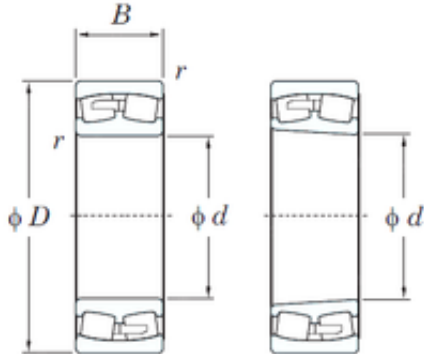

## 670 mm x 900 mm x 170 mm KOYO 239/670RK spherical roller bearings

Bearing No. 239/670RK

Size	670x900x170 mm
Bore Diameter	670 mm
Outer Diameter	900 mm
Width	170 mm
d	670 mm
D	900 mm
B	170 mm
C	170 mm
r min.	6 mm
Weight	308 Kg
Basic dynamic load rating (C)	4440 kN
Basic static load rating (C0)	10800 kN
Calculation factor (e)	0.17
Calculation factor (Y0)	3.83
Calculation factor (Y1)	3.92