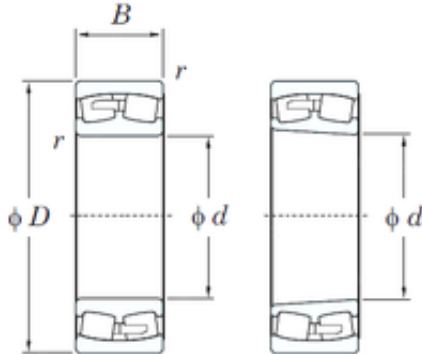

Shandong Chik Bearing Co., Ltd.

220 mm x 400 mm x 144 mm KOYO 23244R spherical roller bearings

Bearing No. 23244R

23244R Bearing 2D drawings and 3D CAD models

Size	220x400x144 mm
Bore Diameter	220 mm
Outer Diameter	400 mm
Width	144 mm
d	220 mm
D	400 mm
B	144 mm
C	144 mm
r min.	4 mm
da min.	238 mm
Da max.	382 mm
ra max.	3 mm
Weight	81,6 Kg
Basic dynamic load rating (C)	1880 kN
Basic static load rating (C0)	3200 kN
(Grease) Lubrication Speed	830 r/min
(Oil) Lubrication Speed	1100 r/min
Calculation factor (e)	0,39
Calculation factor (Y0)	1,68
Calculation factor (Y1)	1,71
Bearing No.	23244R
r(min)	4
Cr	2350
C0r	3200
Cu	259

Shandong Chik Bearing Co., Ltd.

Grease lub.	830
Oil lub.	1100
da(min)	238
Da(max)	382
ra(max)	3
e	0.39
Y1	1.71
Y2	2.55
Y0	1.68
(Refer.)Mass(kg)	81.6