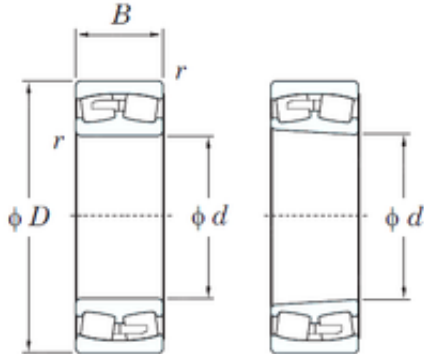

Shandong Chik Bearing Co., Ltd.

750 mm x 1000 mm x 185 mm KOYO 239/750R spherical roller bearings

Bearing No. 239/750R

Size	750x1000x185 mm
Bore Diameter	750 mm
Outer Diameter	1000 mm
Width	185 mm
d	750 mm
D	1000 mm
B	185 mm
C	185 mm
r min.	6 mm
Weight	410 Kg
Basic dynamic load rating (C)	5270 kN
Basic static load rating (C0)	13100 kN
Calculation factor (e)	0.17
Calculation factor (Y0)	3.91
Calculation factor (Y1)	4.00

239/750R Bearing 2D drawings and 3D CAD models