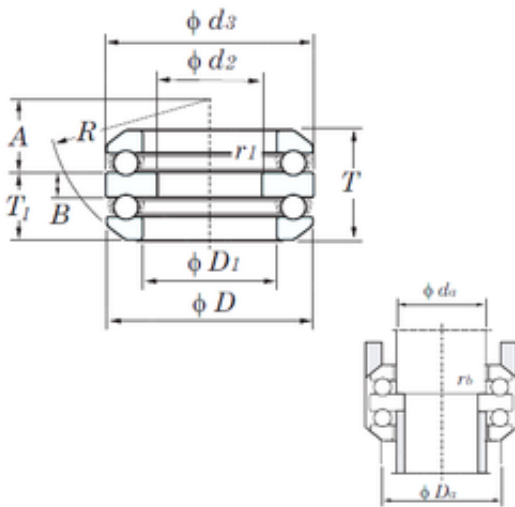

Shandong Chik Bearing Co., Ltd.

KOYO 54411 thrust ball bearings

Bearing No. 54411

54411 Bearing 2D drawings and 3D CAD models

Size	45x120x92 mm
Bore Diameter	45 mm
Outer Diameter	120 mm
Width	92 mm
d2	45 mm
D	120 mm
T1	92 mm
T2	56 mm
d3	120 mm
r min.	1.5 mm
r1 min.	0.6 mm
A	22.5 mm
B	20 mm
C	15.5 mm
D1	57 mm
R	90 mm
da min.	55 mm
Da max.	88 mm
ra max.	1.5 mm
rb max.	0.6 mm
Weight	4.70 Kg
Basic dynamic load rating (C)	178 kN
Basic static load rating (C0)	359 kN
(Grease) Lubrication Speed	1200 r/min