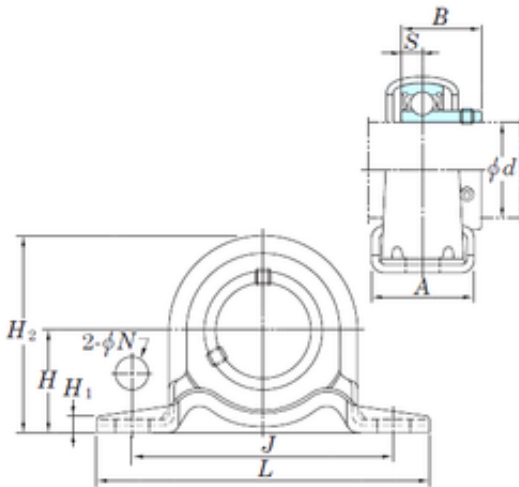

Shandong Chik Bearing Co., Ltd.

KOYO SBPP206-20 bearing units

Bearing No. SBPP206-20

SBPP206-20 Bearing 2D drawings and 3D CAD models

Bore Diameter	31.75 mm
Width	30 mm
d	31.75 mm
A	38 mm
B	30 mm
H	33,3 mm
H1	4 mm
H2	66,3 mm
J	95 mm
L	117 mm
N	11,5 mm
S	8 mm
Bolt (G)	M10
Weight	0,47 Kg
Basic dynamic load rating (C)	19,5 kN
Basic static load rating (C0)	11,3 kN
Category	Bearings
Inventory	0.0
Manufacturer Name	KOYO
Minimum Buy Quantity	N/A
Weight / Kilogram	0
Product Group	M06110