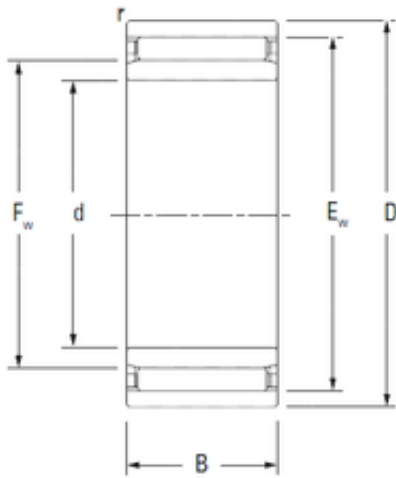

Shandong Chik Bearing Co., Ltd.

15 mm x 28 mm x 26 mm KOYO NAO15X28X26 needle roller bearings

Bearing No. NAO15X28X26

Size	15x28x26 mm
Bore Diameter	15 mm
Outer Diameter	28 mm
Width	26 mm
d	15 mm
Fw	20 mm
D	28 mm
Ew	24 mm
B	26 mm
C	26 mm
r5 min.	0,3 mm
S	1 mm
Weight	0,078 Kg
Basic dynamic load rating (C)	19,8 kN
Basic static load rating (C0)	34,6 kN
(Grease) Lubrication Speed	14000 r/min

NAO15X28X26 Bearing 2D drawings and 3D CAD models