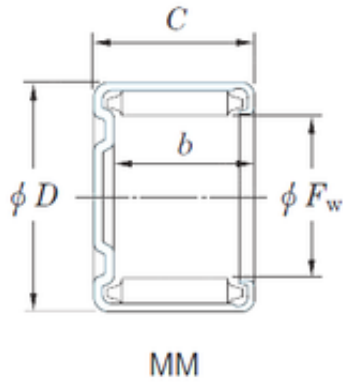

Shandong Chik Bearing Co., Ltd.

KOYO 16MM2212 needle roller bearings

Bearing No. 16MM2212

Size	16x22x12 mm
Bore Diameter	16 mm
Outer Diameter	22 mm
Width	12 mm
Fw	16 mm
D	22 mm
C	12 mm
b	9,6 mm
Weight	0,014 Kg
Basic dynamic load rating (C)	10,2 kN
Basic static load rating (C0)	17,1 kN

16MM2212 Bearing 2D drawings and 3D CAD models