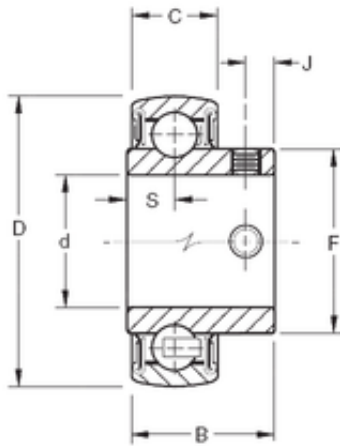

# Shandong Chik Bearing Co., Ltd.

38,1 mm x 80 mm x 39,3 mm Timken  
YA108RRB deep groove ball bearings

Bearing No. YA108RRB

Size	38.1x80x39.3 mm
Bore Diameter	38,1 mm
Outer Diameter	80 mm
Width	39,3 mm
d	38,1 mm
D	80 mm
B	39,3 mm
C	22 mm
F	52,4 mm
J	7,87 mm
S	11,63 mm
Thread (G)	M8X1,25
Weight	0,56 Kg
Basic dynamic load rating (C)	36 kN

YA108RRB Bearing 2D drawings and 3D CAD models