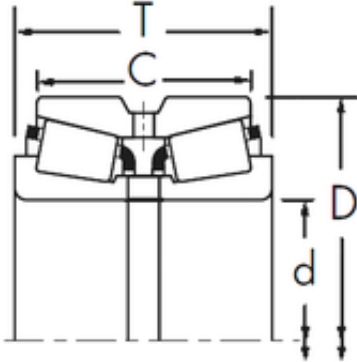

Shandong Chik Bearing Co., Ltd.

Timken HM127446/HM127415XD tapered roller bearings

Bearing No. HM127446/HM127415XD

Size	131.75x207.962x146.304 mm
Bore Diameter	131,75 mm
Outer Diameter	207,962 mm
Width	146,304 mm
d	131,75 mm
D	207,962 mm
T	146,304 mm
C	152,4 mm
R	1,5 mm
r	1 mm

HM127446/HM127415XD Bearing 2D drawings and 3D CAD models