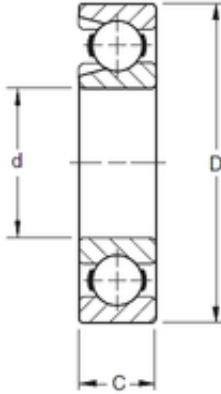

Shandong Chik Bearing Co., Ltd.

250 mm x 460 mm x 76 mm Timken 250W deep groove ball bearings

Bearing No. 250W

Size	250x460x76 mm
Bore Diameter	250 mm
Outer Diameter	460 mm
Width	76 mm
d	250 mm
D	460 mm
B	76 mm
C	76 mm
Weight	57,568 Kg
Basic dynamic load rating (C)	670 kN

250W Bearing 2D drawings and 3D CAD models