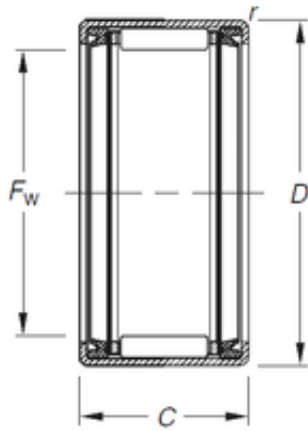

## Timken HK3516.2RS needle roller bearings

Bearing No. HK3516.2RS

HK3516.2RS Bearing 2D drawings and 3D CAD models

Size	35x42x16 mm
Bore Diameter	35 mm
Outer Diameter	42 mm
Width	16 mm
Fw	35 mm
D	42 mm
C	16 mm
r	1 mm
Weight	0,047 Kg
Basic dynamic load rating (C)	14,2 kN
Basic static load rating (C0)	23,2 kN