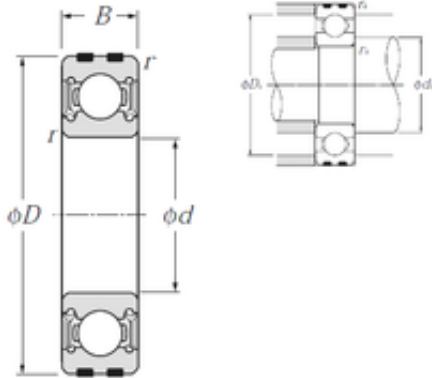

Shandong Chik Bearing Co., Ltd.

12 mm x 37 mm x 12 mm NTN EC-6301LLU deep groove ball bearings

Bearing No. EC-6301LLU

EC-6301LLU Bearing 2D drawings and 3D CAD models

Size	12x37x12 mm
Bore Diameter	12 mm
Outer Diameter	37 mm
Width	12 mm
d	12 mm
D	37 mm
B	12 mm
C	12 mm
r min.	1 mm
da min.	17 mm
da max	18,5 mm
Da max.	32 mm
ra max.	1 mm
Weight	0,058 Kg
Basic dynamic load rating (C)	9,7 kN
Basic static load rating (C0)	4,2 kN
Limiting speed	15 000 r/min