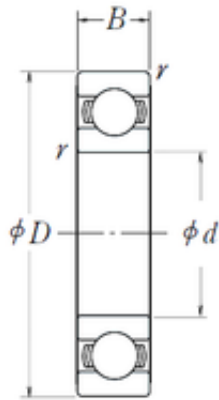

## Shandong Chik Bearing Co., Ltd.

25 mm x 42 mm x 9 mm NSK 6905L11 deep groove ball bearings

Bearing No. 6905L11

|                               |            |
|-------------------------------|------------|
| Size                          | 25x42x9 mm |
| Bore Diameter                 | 25 mm      |
| Outer Diameter                | 42 mm      |
| Width                         | 9 mm       |
| d                             | 25 mm      |
| D                             | 42 mm      |
| B                             | 9 mm       |
| C                             | 9 mm       |
| r min.                        | 0,3 mm     |
| Basic dynamic load rating (C) | 7,05 kN    |

6905L11 Bearing 2D drawings and 3D CAD models