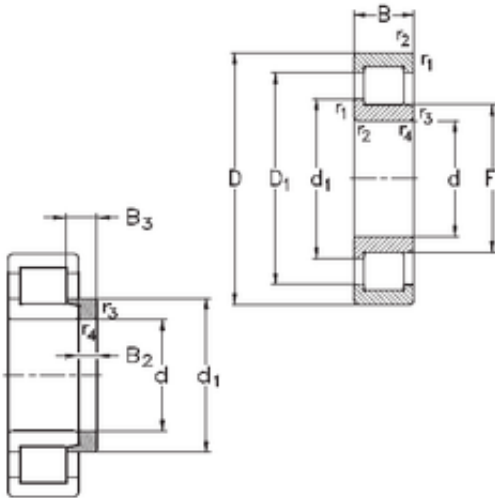

Shandong Chik Bearing Co., Ltd.

100 mm x 215 mm x 73 mm NKE NJ2320-E- MPA+HJ2320-E cylindrical roller bearings

Bearing No. NJ2320-E-MPA+HJ2320-E

NJ2320-E-MPA+HJ2320-E Bearing 2D drawings and
3D CAD models

Size	100x215x73 mm
Bore Diameter	100 mm
Outer Diameter	215 mm
Width	73 mm
d	100 mm
F	127,5 mm
D	215 mm
B	73 mm
C	73 mm
d1	139,6 mm
r1 min.	3 mm
r2 min.	3 mm
r3 min.	3 mm
r4 min.	3 mm
B2	13 mm
B3	23,5 mm
D1	182,5 mm
S	4,2 mm
Weight	3800 Kg
Weight	12,95 Kg
Basic dynamic load rating (C)	642 kN