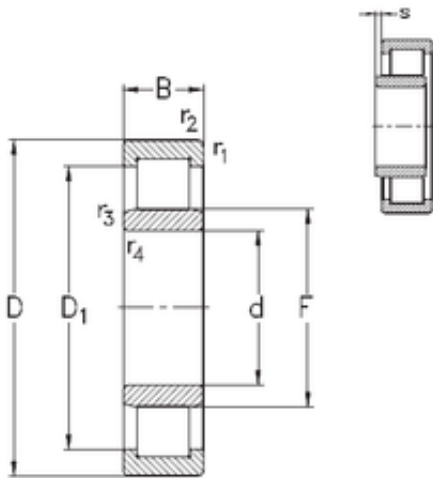

Shandong Chik Bearing Co., Ltd.

130 mm x 280 mm x 93 mm NKE NU2326-E-MPA cylindrical roller bearings

Bearing No. NU2326-E-MPA

Size	130x280x93 mm
Bore Diameter	130 mm
Outer Diameter	280 mm
Width	93 mm
d	130 mm
F	167 mm
D	280 mm
B	93 mm
C	93 mm
r1 min.	4 mm
r2 min.	4 mm
r3 min.	4 mm
r4 min.	4 mm
S	8,1 mm
Weight	29,6 Kg
Basic dynamic load rating (C)	1028 kN
Basic static load rating (C0)	1238 kN

NU2326-E-MPA Bearing 2D drawings and 3D CAD models