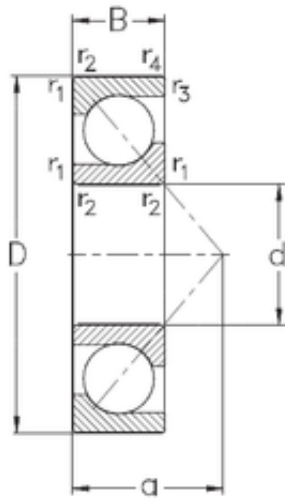

# Shandong Chik Bearing Co., Ltd.

220 mm x 400 mm x 65 mm NKE 7244-B-MP  
angular contact ball bearings

Bearing No. 7244-B-MP

Size	220x400x65 mm
Bore Diameter	220 mm
Outer Diameter	400 mm
Width	65 mm
d	220 mm
D	400 mm
B	65 mm
C	65 mm
Angle ( ° )	40 °
a	164 mm
r1 min.	4 mm
r2 min.	4 mm
r3 min.	1,5 mm
r4 min.	1,5 mm
Weight	37 Kg
Basic dynamic load rating (C)	322 kN
Basic static load rating (C0)	464 kN

7244-B-MP Bearing 2D drawings and 3D CAD models