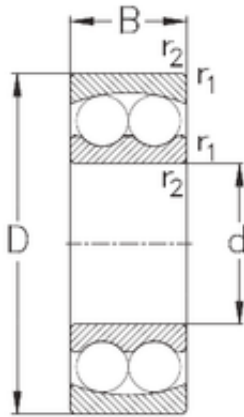

# Shandong Chik Bearing Co., Ltd.

45 mm x 100 mm x 25 mm NKE 1309 self aligning ball bearings

Bearing No. 1309

Size	45x100x25 mm
Bore Diameter	45 mm
Outer Diameter	100 mm
Width	25 mm
d	45 mm
D	100 mm
B	25 mm
C	25 mm
r1 min.	1,5 mm
r2 min.	1,5 mm
Weight	0,99 Kg
Basic dynamic load rating (C)	38,7 kN
Basic static load rating (C0)	13,4 kN

1309 Bearing 2D drawings and 3D CAD models