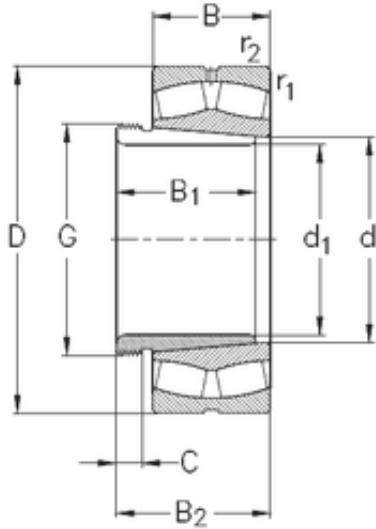

Shandong Chik Bearing Co., Ltd.

500 mm x 830 mm x 264 mm NKE 231/500-K-MB-W33+AHX31/500 spherical roller bearings

Bearing No. 231/500-K-MB-W33+AHX31/500

231/500-K-MB-W33+AHX31/500 Bearing 2D drawings and 3D CAD models

Size	500x830x264 mm
Bore Diameter	500 mm
Outer Diameter	830 mm
Width	264 mm
d	500 mm
d1	480 mm
D	830 mm
B	264 mm
C	264 mm
r1 min.	7,5 mm
r2 min.	7,5 mm
B1	313 mm
B2	325 mm
C	47 mm
Thread (G)	Tr 550x6
Weight	740,9 Kg
Basic dynamic load rating (C)	6800 kN
Basic static load rating (C0)	13040 kN
Limiting speed	700 r/min
Calculation factor (e)	0,31
Calculation factor (Y0)	2
Calculation factor (Y1)	2,1