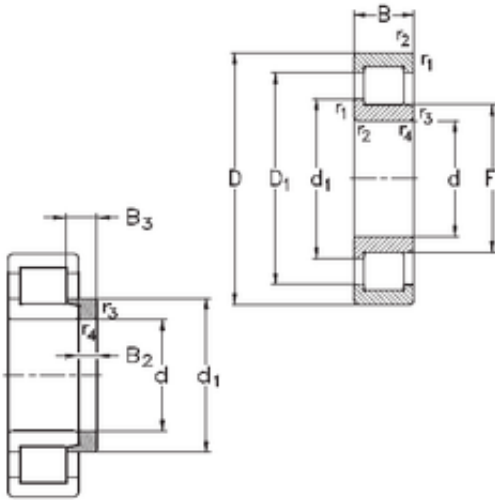

## 100 mm x 215 mm x 73 mm NKE NJ2320-E-MA6+HJ2320-E cylindrical roller bearings

Bearing No. NJ2320-E-MA6+HJ2320-E

NJ2320-E-MA6+HJ2320-E Bearing 2D drawings and 3D CAD models

Size	100x215x73 mm
Bore Diameter	100 mm
Outer Diameter	215 mm
Width	73 mm
d	100 mm
F	127,5 mm
D	215 mm
B	73 mm
C	73 mm
d1	139,6 mm
r1 min.	3 mm
r2 min.	3 mm
r3 min.	3 mm
r4 min.	3 mm
B2	13 mm
B3	23,5 mm
D1	182,5 mm
S	4,2 mm
Weight	12,95 Kg
Basic dynamic load rating (C)	642 kN