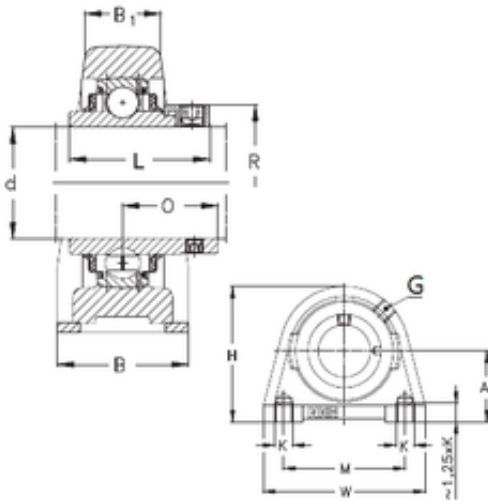

## NKE RSHE20-N bearing units

Bearing No. RSHE20-N

RSHE20-N Bearing 2D drawings and 3D CAD models

Bore Diameter	20 mm
Width	32 mm
d	20 mm
O	26,6 mm
A	33,3 mm
B	32 mm
B1	19 mm
H	64 mm
L	43,7 mm
M	50,8 mm
R	33 mm
W	65 mm
Thread (G)	R1/8 "
Weight	0,55 Kg