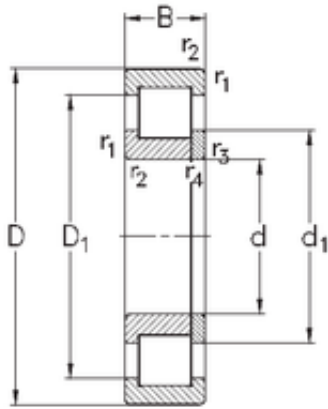

Shandong Chik Bearing Co., Ltd.

120 mm x 260 mm x 55 mm NKE NUP324-E-MPA cylindrical roller bearings

Bearing No. NUP324-E-MPA

Size	120x260x55 mm
Bore Diameter	120 mm
Outer Diameter	260 mm
Width	55 mm
d	120 mm
F	154 mm
D	260 mm
B	55 mm
C	55 mm
r1 min.	3 mm
r2 min.	3 mm
r3 min.	3 mm
r4 min.	3 mm
Weight	13,4 Kg
Basic dynamic load rating (C)	591 kN
Basic static load rating (C0)	615 kN

NUP324-E-MPA Bearing 2D drawings and 3D CAD models