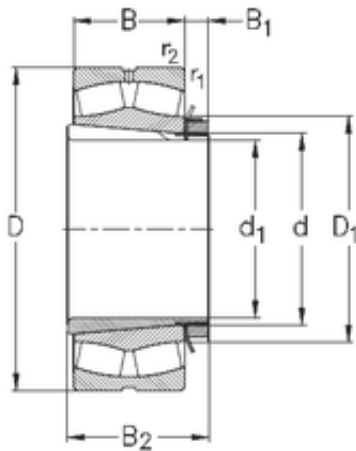

Shandong Chik Bearing Co., Ltd.

30 mm x 62 mm x 20 mm NKE 22206-E-K-W33+H306 spherical roller bearings

Bearing No. 22206-E-K-W33+H306

22206-E-K-W33+H306 Bearing 2D drawings and 3D CAD models

Size	30x62x20 mm
Bore Diameter	30 mm
Outer Diameter	62 mm
Width	20 mm
d	30 mm
d1	25 mm
D	62 mm
B	20 mm
C	20 mm
r1 min.	1 mm
r2 min.	1 mm
B1	9 mm
B2	31 mm
D1	45 mm
Weight	0,475 Kg
Basic dynamic load rating (C)	61 kN
Basic static load rating (C0)	65 kN
Limiting speed	10000 r/min
Calculation factor (e)	0,31
Calculation factor (Y0)	2,1
Calculation factor (Y1)	2,1