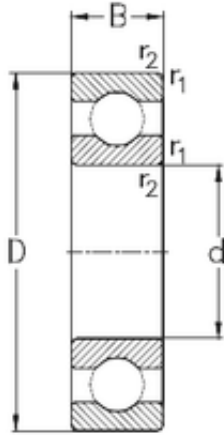

# Shandong Chik Bearing Co., Ltd.

95 mm x 145 mm x 16 mm NKE 16019 deep groove ball bearings

Bearing No. 16019

Size	95x145x16 mm
Bore Diameter	95 mm
Outer Diameter	145 mm
Width	16 mm
d	95 mm
D	145 mm
B	16 mm
C	16 mm
r1 min.	1 mm
r2 min.	1 mm
Weight	0,905 Kg
Basic dynamic load rating (C)	42,7 kN
Basic static load rating (C0)	41,9 kN

16019 Bearing 2D drawings and 3D CAD models