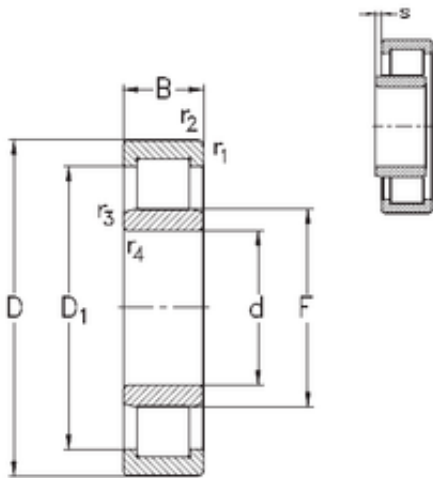

## 90 mm x 160 mm x 30 mm NKE NU218-E-MPA cylindrical roller bearings

Bearing No. NU218-E-MPA

Size	90x160x30 mm
Bore Diameter	90 mm
Outer Diameter	160 mm
Width	30 mm
d	90 mm
F	107 mm
D	160 mm
B	30 mm
C	30 mm
r1 min.	2 mm
r2 min.	2 mm
r3 min.	2 mm
r4 min.	2 mm
S	1,5 mm
Weight	2,4 Kg
Basic dynamic load rating (C)	206 kN
Basic static load rating (C0)	222 kN

NU218-E-MPA Bearing 2D drawings and 3D CAD models