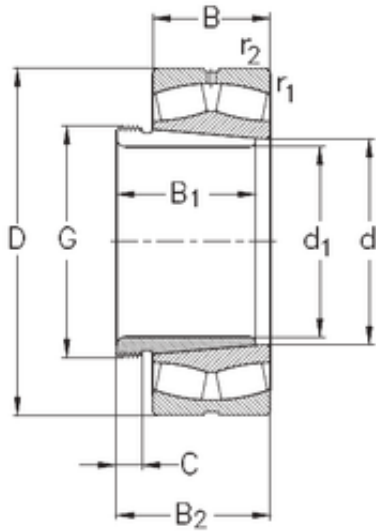

Shandong Chik Bearing Co., Ltd.

440 mm x 790 mm x 280 mm NKE 23288-K-MB-W33+AHX3288 spherical roller bearings

Bearing No. 23288-K-MB-W33+AHX3288

23288-K-MB-W33+AHX3288 Bearing 2D drawings and 3D CAD models

Size	440x790x280 mm
Bore Diameter	440 mm
Outer Diameter	790 mm
Width	280 mm
d	440 mm
d1	420 mm
D	790 mm
B	280 mm
C	280 mm
r1 min.	7,5 mm
r2 min.	7,5 mm
B1	330 mm
B2	341 mm
C	48 mm
Thread (G)	Tr 480x5
Weight	734,8 Kg
Basic dynamic load rating (C)	6820 kN
Basic static load rating (C0)	12030 kN
Limiting speed	600 r/min
Calculation factor (e)	0,36
Calculation factor (Y0)	1,8
Calculation factor (Y1)	1,8