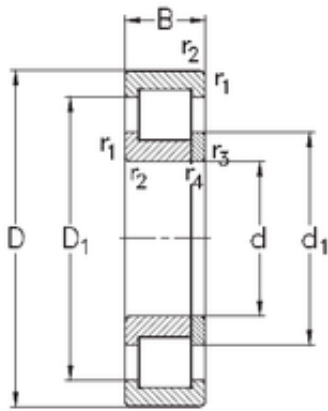

Shandong Chik Bearing Co., Ltd.

35 mm x 80 mm x 21 mm NKE NUP307-E-MPA cylindrical roller bearings

Bearing No. NUP307-E-MPA

Size	35x80x21 mm
Bore Diameter	35 mm
Outer Diameter	80 mm
Width	21 mm
d	35 mm
F	46,2 mm
D	80 mm
B	21 mm
C	21 mm
r1 min.	1,5 mm
r2 min.	1,5 mm
r3 min.	1,1 mm
r4 min.	1,1 mm
Weight	0,485 Kg
Basic dynamic load rating (C)	74 kN
Basic static load rating (C0)	65 kN

NUP307-E-MPA Bearing 2D drawings and 3D CAD models