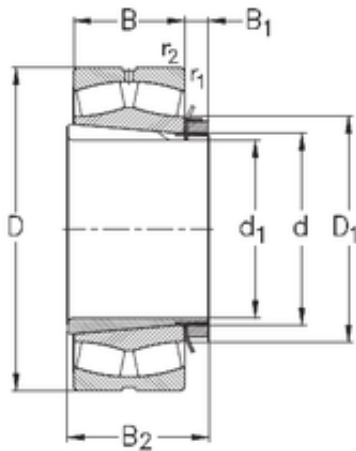

Shandong Chik Bearing Co., Ltd.

260 mm x 540 mm x 165 mm NKE 22352-K-MB-W33+OH2352-H spherical roller bearings

Bearing No. 22352-K-MB-W33+OH2352-H

22352-K-MB-W33+OH2352-H Bearing 2D drawings and 3D CAD models

Size	260x540x165 mm
Bore Diameter	260 mm
Outer Diameter	540 mm
Width	165 mm
d	260 mm
d1	240 mm
D	540 mm
B	165 mm
C	165 mm
r1 min.	6 mm
r2 min.	6 mm
B1	38 mm
B2	211 mm
D1	330 mm
Weight	208 Kg
Basic dynamic load rating (C)	2760 kN
Basic static load rating (C0)	4220 kN
Limiting speed	1100 r/min
Calculation factor (e)	0,34
Calculation factor (Y0)	1,9
Calculation factor (Y1)	2