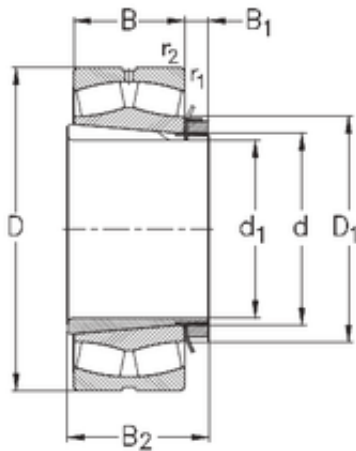

Shandong Chik Bearing Co., Ltd.

25 mm x 52 mm x 18 mm NKE 22205-E-K-W33+H305 spherical roller bearings

Bearing No. 22205-E-K-W33+H305

22205-E-K-W33+H305 Bearing 2D drawings and 3D CAD models

Size	25x52x18 mm
Bore Diameter	25 mm
Outer Diameter	52 mm
Width	18 mm
d	25 mm
d1	20 mm
D	52 mm
B	18 mm
C	18 mm
r1 min.	1 mm
r2 min.	1 mm
B1	9 mm
B2	29 mm
D1	38 mm
Weight	0,251 Kg
Basic dynamic load rating (C)	46 kN
Basic static load rating (C0)	46 kN
Limiting speed	17000 r/min
Calculation factor (e)	0,34
Calculation factor (Y0)	2
Calculation factor (Y)	1