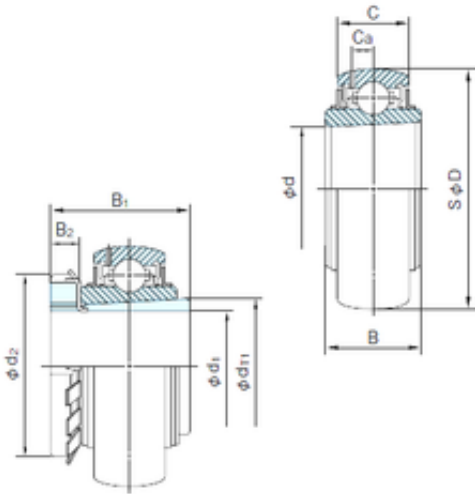

Shandong Chik Bearing Co., Ltd.

85 mm x 180 mm x 60 mm NACHI UK317+H2317 deep groove ball bearings

Bearing No. UK317+H2317

UK317+H2317 Bearing 2D drawings and 3D CAD models

Size	85x180x60 mm
Bore Diameter	85 mm
Outer Diameter	180 mm
Width	60 mm
d	85 mm
d1	75 mm
D	180 mm
B	60 mm
C	46 mm
Ca	15 mm
d2	110 mm
B1	82 mm
B2	18 mm
Weight	6.56 Kg
Basic dynamic load rating (C)	132 kN