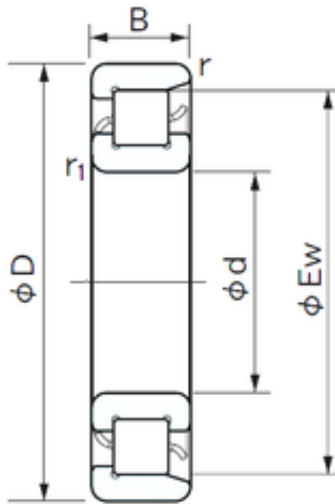

## 65 mm x 120 mm x 23 mm NACHI NF 213 cylindrical roller bearings

Bearing No. NF 213

Bore Diameter	65 mm
Outer Diameter	105.6 mm
d	65 mm
Fw	79.6 mm
D	120 mm
Ew	105.6 mm
B	23 mm
r min.	1.5 mm
r1 min.	1.5 mm
Weight	1.04 Kg
Basic dynamic load rating (C)	83,5 kN
Basic static load rating (C0)	94,5 kN
(Grease) Lubrication Speed	5300 r/min

NF 213 Bearing 2D drawings and 3D CAD models