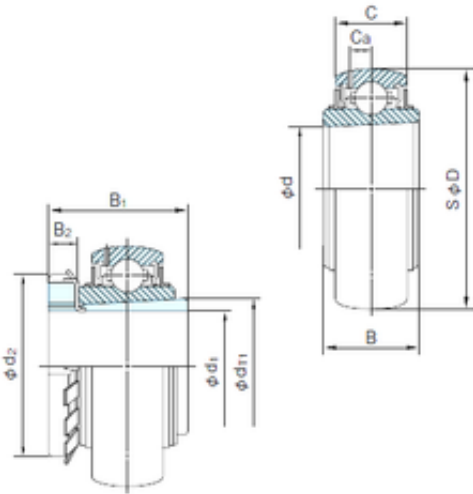

Shandong Chik Bearing Co., Ltd.

90 mm x 190 mm x 63 mm NACHI UK318+H2318 deep groove ball bearings

Bearing No. UK318+H2318

UK318+H2318 Bearing 2D drawings and 3D CAD models

Size	90x190x63 mm
Bore Diameter	90 mm
Outer Diameter	190 mm
Width	63 mm
d	90 mm
d1	80 mm
D	190 mm
B	63 mm
C	48 mm
Ca	15.9 mm
d2	120 mm
B1	86 mm
B2	18 mm
Weight	7.52 Kg
Basic dynamic load rating (C)	143 kN