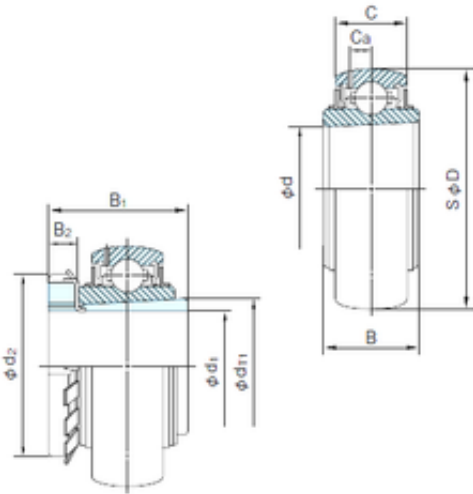

## 75 mm x 130 mm x 41 mm NACHI UK215+H2315 deep groove ball bearings

Bearing No. UK215+H2315

UK215+H2315 Bearing 2D drawings and 3D CAD models

Size	75x130x41 mm
Bore Diameter	75 mm
Outer Diameter	130 mm
Width	41 mm
d	75 mm
d1	65 mm
D	130 mm
B	41 mm
C	30 mm
Ca	9.2 mm
d2	98 mm
B1	73 mm
B2	15 mm
Weight	2.59 Kg
Basic dynamic load rating (C)	66 kN