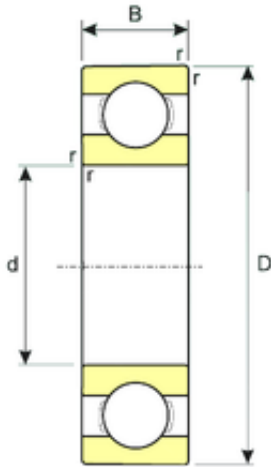

# Shandong Chik Bearing Co., Ltd.

1000 mm x 1420 mm x 185 mm ISB 60/1000  
deep groove ball bearings

Bearing No. 60/1000

Size	1000x1420x185 mm
Bore Diameter	1000 mm
Outer Diameter	1420 mm
Width	185 mm
d	1000 mm
D	1420 mm
B	185 mm
C	185 mm
Weight	925 Kg
Basic dynamic load rating (C)	1320 kN
Basic static load rating (C0)	3900 kN
(Grease) Lubrication Speed	280 r/min

60/1000 Bearing 2D drawings and 3D CAD models