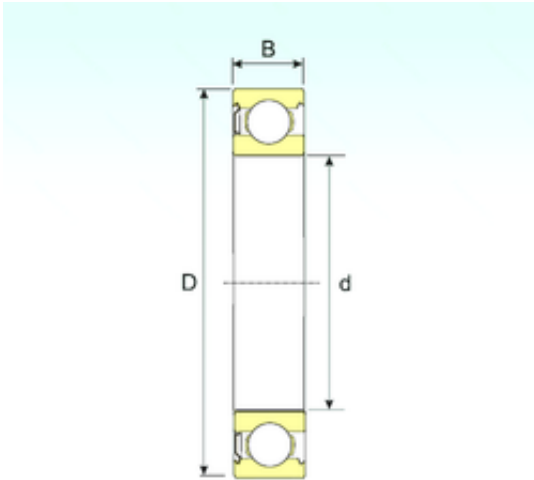

Shandong Chik Bearing Co., Ltd.

55 mm x 100 mm x 21 mm ISB 6211-Z deep groove ball bearings

Bearing No. 6211-Z

Size	55x100x21 mm
Bore Diameter	55 mm
Outer Diameter	100 mm
Width	21 mm
d	55 mm
D	100 mm
B	21 mm
C	21 mm
Weight	0,61 Kg
Basic dynamic load rating (C)	45,28 kN
Basic static load rating (C0)	28,42 kN

6211-Z Bearing 2D drawings and 3D CAD models