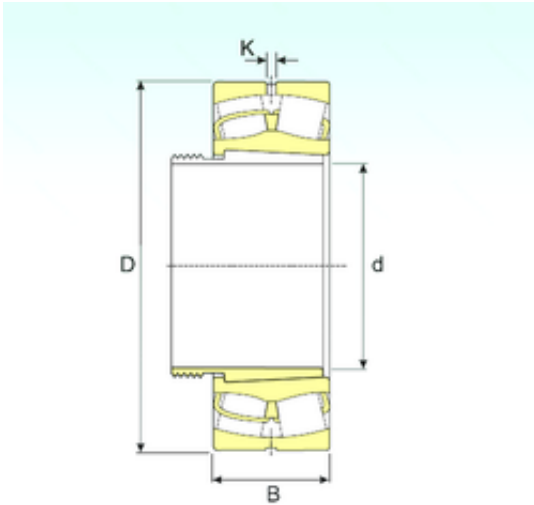

Shandong Chik Bearing Co., Ltd.

570 mm x 980 mm x 375 mm ISB 241/600
EK30W33+AOH241/600 spherical roller bearings

Bearing No. 241/600 EK30W33+AOH241/600

Size	570x980x375 mm
Bore Diameter	570 mm
Outer Diameter	980 mm
Width	375 mm
d	570 mm
D	980 mm
B	375 mm
C	375 mm
K	12 mm
Weight	1290 Kg
Basic dynamic load rating (C)	9200 kN
Basic static load rating (C0)	21240 kN
(Grease) Lubrication Speed	345,6 r/min

241/600 EK30W33+AOH241/600 Bearing 2D drawings and 3D CAD models