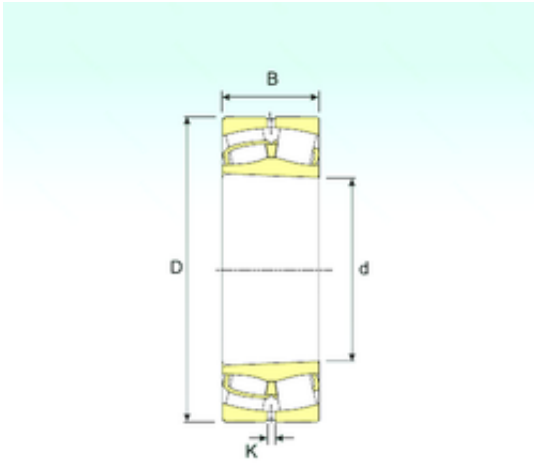

Shandong Chik Bearing Co., Ltd.

150 mm x 320 mm x 108 mm ISB 22330 KVA
spherical roller bearings

Bearing No. 22330 KVA

Size	150x320x108 mm
Bore Diameter	150 mm
Outer Diameter	320 mm
Width	108 mm
d	150 mm
D	320 mm
B	108 mm
C	108 mm
K	9 mm
Weight	43,5 Kg
Basic dynamic load rating (C)	1431 kN
Basic static load rating (C0)	1725 kN
(Grease) Lubrication Speed	1530 r/min

22330 KVA Bearing 2D drawings and 3D CAD models