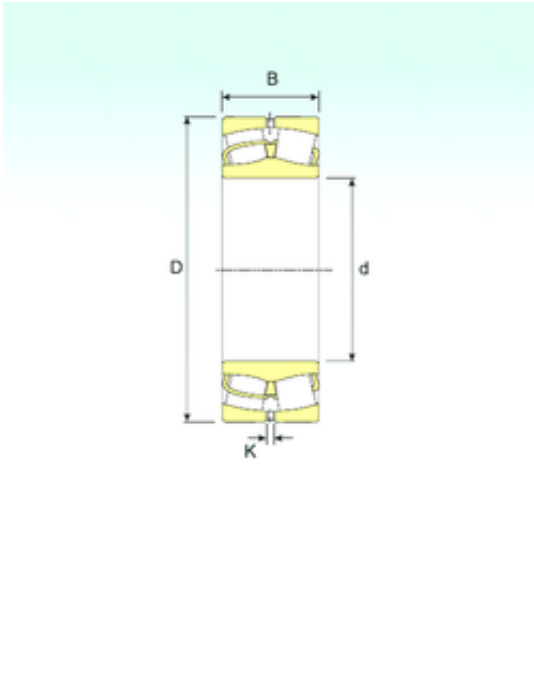

Shandong Chik Bearing Co., Ltd.

22328 VA Bearing 2D drawings and 3D CAD models

140 mm x 300 mm x 102 mm ISB 22328 VA
spherical roller bearings

Bearing No. 22328 VA

Size	140x300x102 mm
Bore Diameter	140 mm
Outer Diameter	300 mm
Width	102 mm
d	140 mm
D	300 mm
B	102 mm
C	102 mm
K	9 mm
Weight	36,5 Kg
Basic dynamic load rating (C)	1264 kN
Basic static load rating (C0)	1529 kN
(Grease) Lubrication Speed	1683 r/min