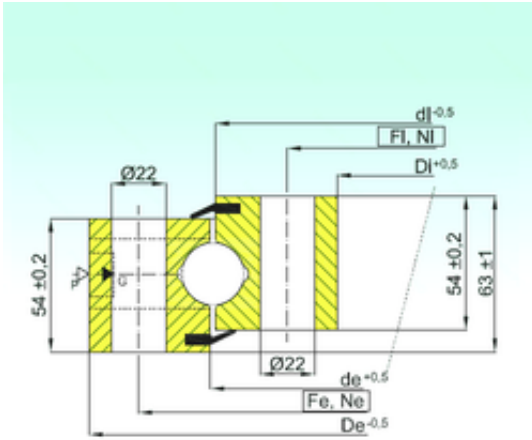

Shandong Chik Bearing Co., Ltd.

ISB NB1.25.0455.200-1PPN thrust ball bearings

Bearing No. NB1.25.0455.200-1PPN

NB1.25.0455.200-1PPN Bearing 2D drawings and 3D CAD models

Size	355x555x63 mm
Bore Diameter	355 mm
Outer Diameter	555 mm
Width	63 mm
d	355 mm
D	555 mm
H	63 mm
de	454 mm
di	456 mm
Di	355 mm
De	555 mm
Fe	515 mm
Ne	18 mm
Fi	395 mm
Ni	18 mm