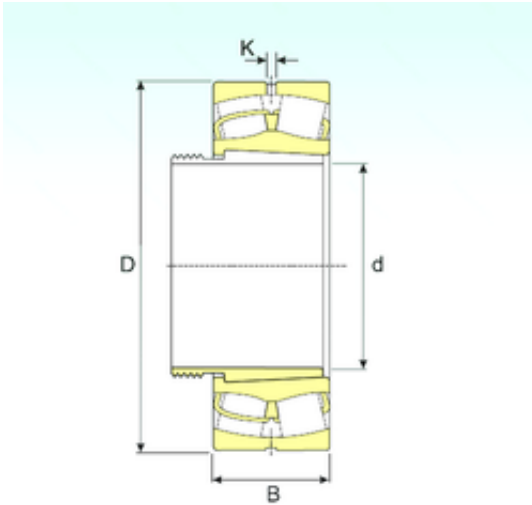

Shandong Chik Bearing Co., Ltd.

600 mm x 920 mm x 212 mm ISB 230/630
EKW33+AOH30/630 spherical roller bearings

Bearing No. 230/630 EKW33+AOH30/630

Size	600x920x212 mm
Bore Diameter	600 mm
Outer Diameter	920 mm
Width	212 mm
d	600 mm
D	920 mm
B	212 mm
C	212 mm
K	12 mm
Weight	575 Kg
Basic dynamic load rating (C)	5360 kN
Basic static load rating (C0)	11250 kN
(Grease) Lubrication Speed	482,4 r/min

230/630 EKW33+AOH30/630 Bearing 2D drawings and 3D CAD models