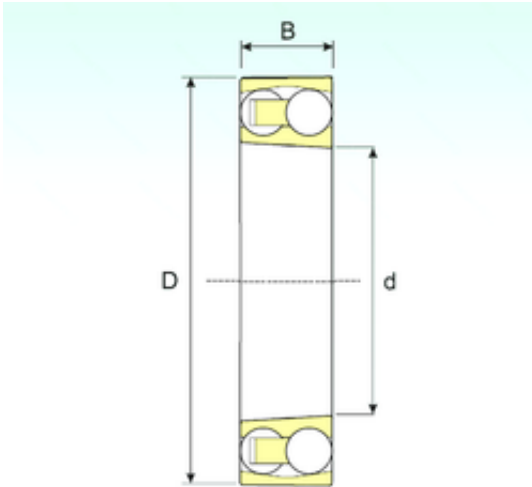

Shandong Chik Bearing Co., Ltd.

110 mm x 200 mm x 53 mm ISB 2222 KM self aligning ball bearings

Bearing No. 2222 KM

Size	110x200x53 mm
Bore Diameter	110 mm
Outer Diameter	200 mm
Width	53 mm
d	110 mm
D	200 mm
B	53 mm
C	53 mm
Weight	7,1 Kg
Basic dynamic load rating (C)	121,52 kN
Basic static load rating (C0)	50,96 kN
(Grease) Lubrication Speed	3289,5 r/min

2222 KM Bearing 2D drawings and 3D CAD models