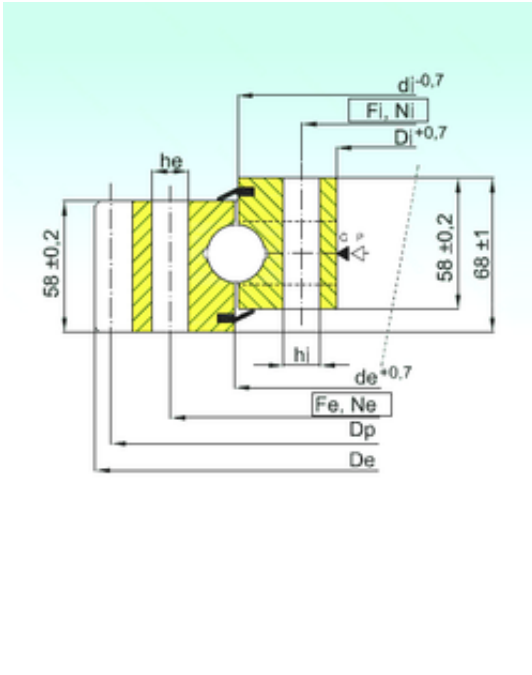

Shandong Chik Bearing Co., Ltd.

ISB EB1.25.1424.400-1SPPN thrust ball bearings

Bearing No. EB1.25.1424.400-1SPPN

EB1.25.1424.400-1SPPN Bearing 2D drawings and 3D CAD models

Size	1339x1558x68 mm
Bore Diameter	1339 mm
Outer Diameter	1558 mm
Width	68 mm
d	1339 mm
D	1558 mm
H	68 mm
de	1426 mm
Z	153 mm
m	10 mm
di	54 mm
di	54 mm
Di	1339 mm
Dp	1530 mm
De	1477 mm
Dci	54 mm
dce	1371 mm
he	16 mm
hi	16 mm