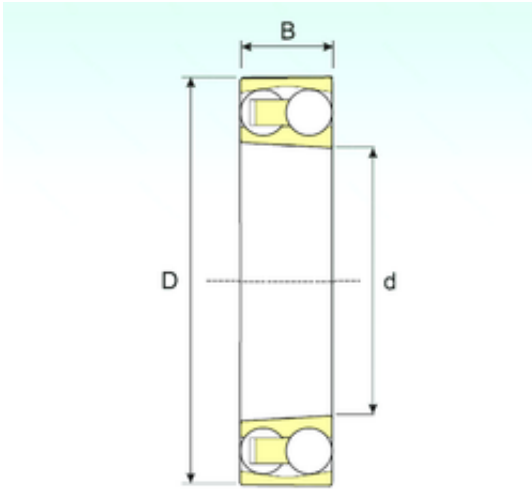

Shandong Chik Bearing Co., Ltd.

40 mm x 90 mm x 33 mm ISB 2308 KTN9 self aligning ball bearings

Bearing No. 2308 KTN9

Size	40x90x33 mm
Bore Diameter	40 mm
Outer Diameter	90 mm
Width	33 mm
d	40 mm
D	90 mm
B	33 mm
C	33 mm
Weight	0,93 Kg
Basic dynamic load rating (C)	52,92 kN
Basic static load rating (C0)	15,68 kN
(Grease) Lubrication Speed	7650 r/min

2308 KTN9 Bearing 2D drawings and 3D CAD models