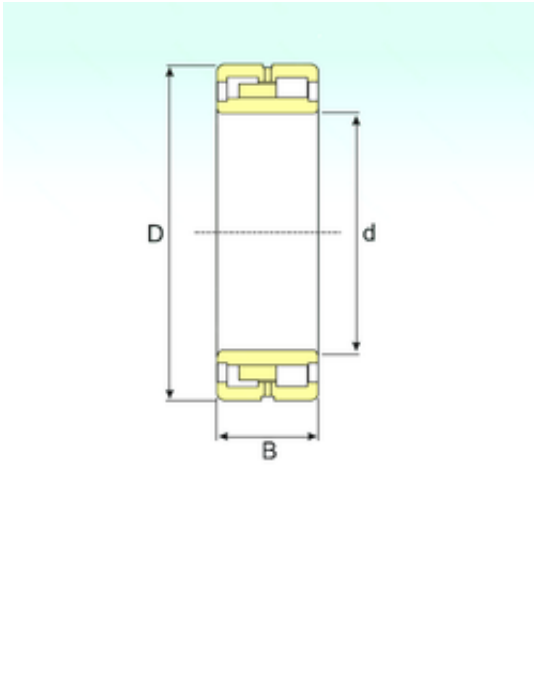

Shandong Chik Bearing Co., Ltd.

NNU 49/500 SPW33X Bearing 2D drawings and 3D CAD models

500 mm x 670 mm x 170 mm ISB NNU 49/500
SPW33X cylindrical roller bearings

Bearing No. NNU 49/500 SPW33X

Size	500x670x170 mm
Bore Diameter	500 mm
Outer Diameter	670 mm
Width	170 mm
d	500 mm
D	670 mm
B	170 mm
C	170 mm
Weight	165 Kg
Basic dynamic load rating (C)	2283,4 kN
Basic static load rating (C0)	5978 kN
(Grease) Lubrication Speed	921,5 r/min