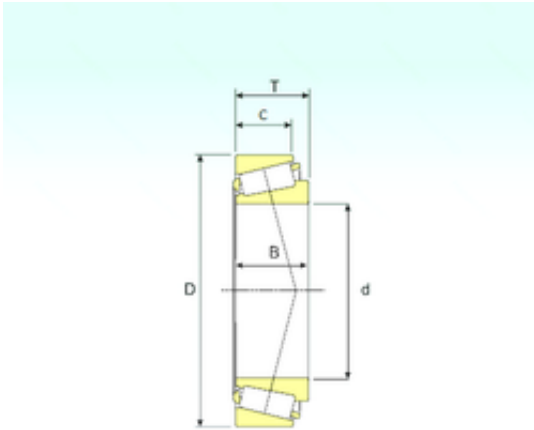

## Shandong Chik Bearing Co., Ltd.

114,3 mm x 177,8 mm x 41,275 mm ISB  
64450/64700 tapered roller bearings

Bearing No. 64450/64700

|                               |                       |
|-------------------------------|-----------------------|
| Size                          | 114.3x177.8x41.275 mm |
| Bore Diameter                 | 114,3 mm              |
| Outer Diameter                | 177,8 mm              |
| Width                         | 41,275 mm             |
| d                             | 114,3 mm              |
| D                             | 177,8 mm              |
| T                             | 41,275 mm             |
| B                             | 41,275 mm             |
| C                             | 30,162 mm             |
| Weight                        | 3,6 Kg                |
| Basic dynamic load rating (C) | 245 kN                |
| Basic static load rating (C0) | 406 kN                |
| (Grease) Lubrication Speed    | 2736 r/min            |

64450/64700 Bearing 2D drawings and 3D CAD models