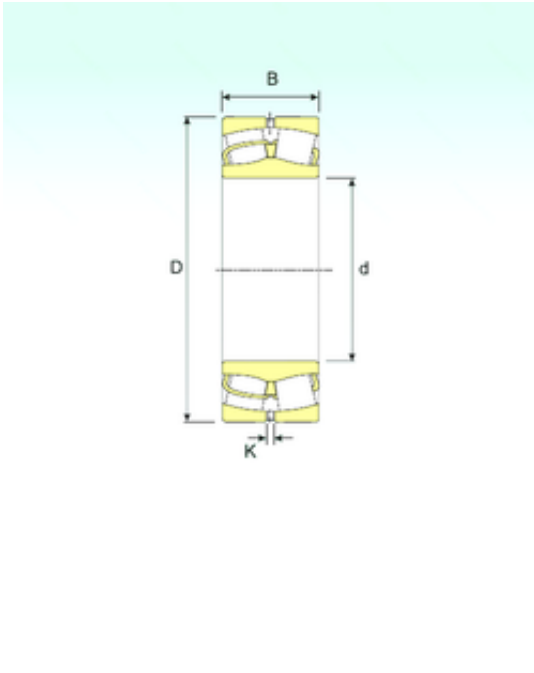

Shandong Chik Bearing Co., Ltd.

232/560 Bearing 2D drawings and 3D CAD models

560 mm x 1030 mm x 365 mm ISB 232/560
spherical roller bearings

Bearing No. 232/560

Size	560x1030x365 mm
Bore Diameter	560 mm
Outer Diameter	1030 mm
Width	365 mm
d	560 mm
D	1030 mm
B	365 mm
C	365 mm
K	12 mm
Weight	1350 Kg
Basic dynamic load rating (C)	11270 kN
Basic static load rating (C0)	21560 kN
(Grease) Lubrication Speed	328,95 r/min