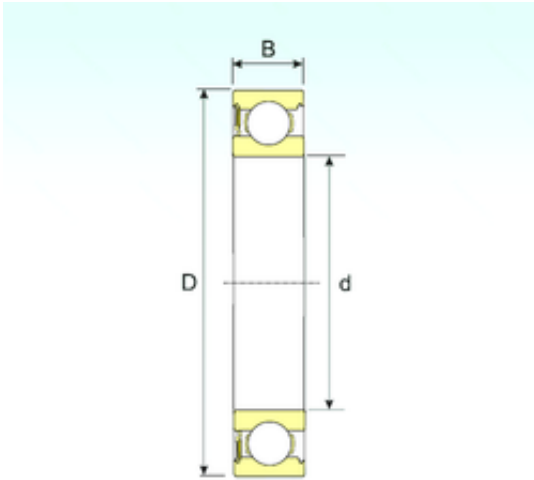

## Shandong Chik Bearing Co., Ltd.

85 mm x 180 mm x 41 mm ISB 6317-RS deep groove ball bearings

Bearing No. 6317-RS

Size	85x180x41 mm
Bore Diameter	85 mm
Outer Diameter	180 mm
Width	41 mm
d	85 mm
D	180 mm
B	41 mm
C	41 mm
Weight	4,25 Kg
Basic dynamic load rating (C)	137,2 kN
Basic static load rating (C0)	94,6 kN

6317-RS Bearing 2D drawings and 3D CAD models