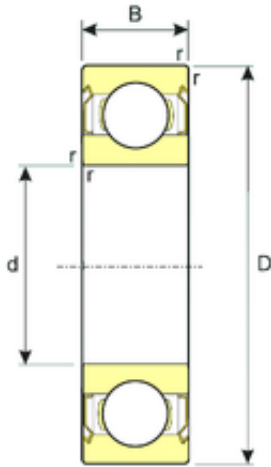

# Shandong Chik Bearing Co., Ltd.

2 mm x 6 mm x 2,3 mm ISB SS 619/2-ZZ deep groove ball bearings

Bearing No. SS 619/2-ZZ

Size	2x6x2.3 mm
Bore Diameter	2 mm
Outer Diameter	6 mm
Width	2,3 mm
d	2 mm
D	6 mm
B	2,3 mm
C	2,3 mm
Weight	0,00035 Kg
Basic dynamic load rating (C)	0,233 kN
Basic static load rating (C0)	0,074 kN

SS 619/2-ZZ Bearing 2D drawings and 3D CAD models